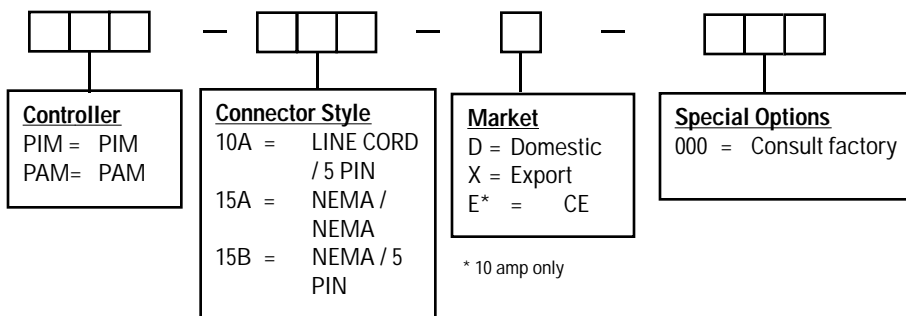

PIM AND PAM SERIES SINGLE-ZONE PORTABLE CONTROLLERS

PIM SERIES PORTABLE SINGLE-ZONE CONTROLLER

PAM SERIES PORTABLE SINGLE-ZONE CONTROLLER

Note: For features and technical specifications of the PIM Series, refer to the IMP Series description on page 56. For features and technical information specifications of the PAM Series, refer to the AIM Series description on page 58.

Ordering Information

PORTABLE SINGLE-ZONE 15 AMP MAINFRAME *

PORTABLE SINGLE-ZONE 30 AMP MAINFRAME *

PORTABLE DUAL-ZONE 15 AMP MAINFRAME *

**Hot Runner
Controllers**

* Controller modules not included; frame connections included.