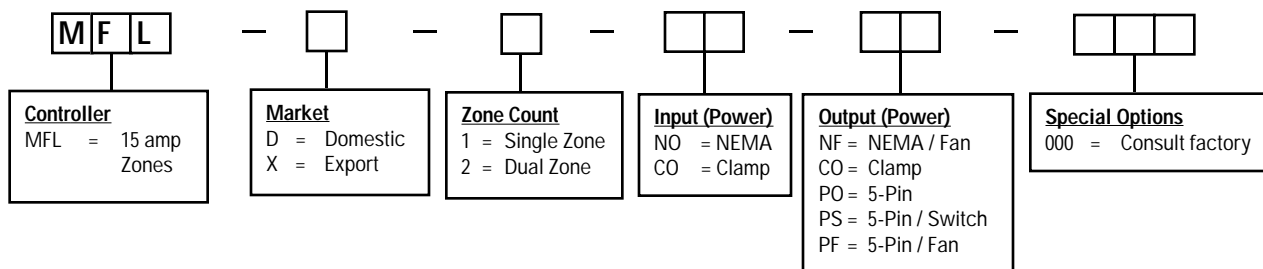

Ordering Information

PORTABLE SINGLE-ZONE 15 AMP MAINFRAME *

PORTABLE SINGLE-ZONE 30 AMP MAINFRAME *

PORTABLE DUAL-ZONE 15 AMP MAINFRAME *

**Hot Runner
Controllers**

* Controller modules not included; frame connections included.

Ordering Information

SINGLE / DUAL ZONE MAINFRAMES

HIGH-POWER SINGLE ZONE MAINFRAMES