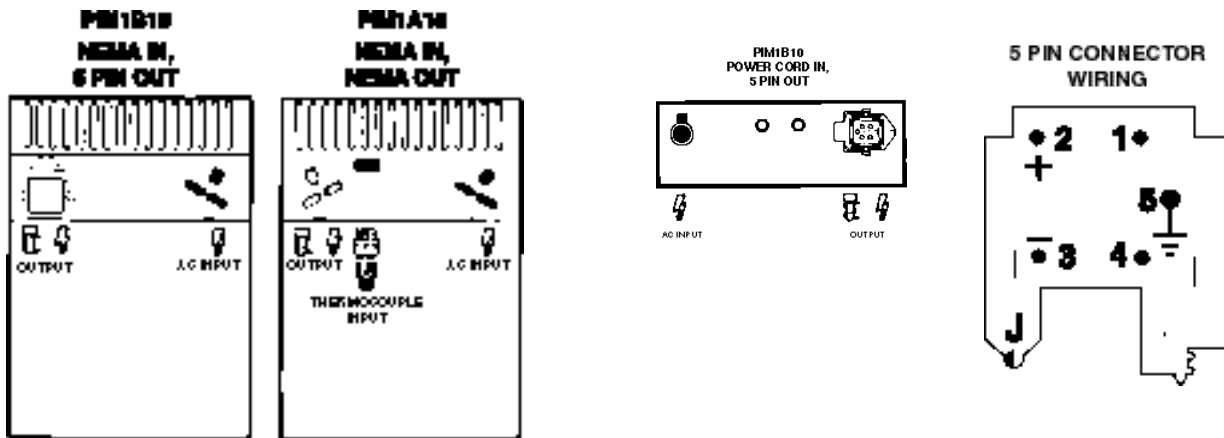

PIM AND PAM SERIES SINGLE-ZONE PORTABLE CONTROLLERS

PIM SERIES PORTABLE SINGLE-ZONE CONTROLLER

PAM SERIES PORTABLE SINGLE-ZONE CONTROLLER

Note: For features and technical specifications of the PIM Series, refer to the IMP Series description on page 56. For features and technical information specifications of the PAM Series, refer to the AIM Series description on page 58.

Ordering Information

PORTABLE SINGLE-ZONE 15 AMP MAINFRAME *

PORTABLE SINGLE-ZONE 30 AMP MAINFRAME *

PORTABLE DUAL-ZONE 15 AMP MAINFRAME *

**Hot Runner
Controllers**

* Controller modules not included; frame connections included.

Ordering Information

SINGLE / DUAL ZONE MAINFRAMES

HIGH-POWER SINGLE ZONE MAINFRAMES