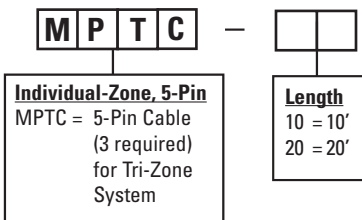

TRI-ZONE™ PORTABLE THREE-ZONE CONTROLLER

Ordering Information

Note: Controllers not included.

Combo Cable for Tri-Zone System

Individual Zone Cable (3 Required)

Combo Connector for Tri-Zone System